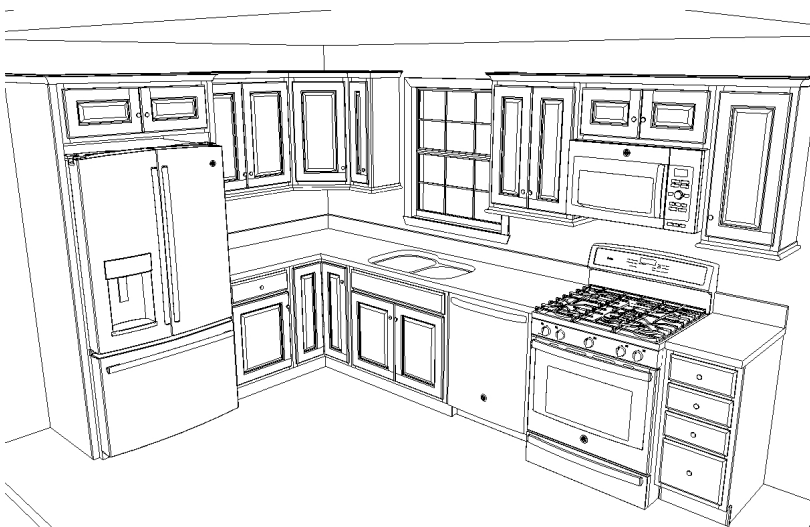

10  
KITCHENS  
UNDER

10K

Covington Maple

**NORFOLK**  
KITCHEN & BATH  
always, factory direct savings

**ONLY \$8,999**

8' x 12' Design  
Layout with  
Granite  
Countertops  
Included!

12 Stain Options  
Available

**Our 8' x 12' standard kitchen**

\*see store for cabinet and countertop samples.  
Appliances and installation are not included.  
All kitchens are unique in size and shape, therefore your  
kitchen price may vary.

**8' x 12' Kitchen features:**

- ✓ Soft close doors
- ✓ All - wood construction
- ✓ \*Granite group "A" countertops included
- ✓ Soft close drawers
- ✓ Dovetail wood drawers

**Items included:**

- (2) 84"H Refrigerator End Panel
  - (1) Rotating Corner Base w/Wood Tray
  - (1) 36"W x 12"H x 24"D Refrigerator Wall
  - (1) 24"W x 30"H Corner Wall
  - (1) 21" W Door and Drawer Base
  - (1) Dishwasher End Panel
  - (1) 15"W Triple Drawer Base
  - (1) 33"W x 30"H Wall
  - (1) 36"W Sink Base
  - (1) 9"W x 30"H Wall
  - (1) 24"W x 30"H Wall
  - (1) 30"W x 12"H Wall
  - (1) 15"W x 30"H Wall
- Crown Moulding & Toe Kick Cover