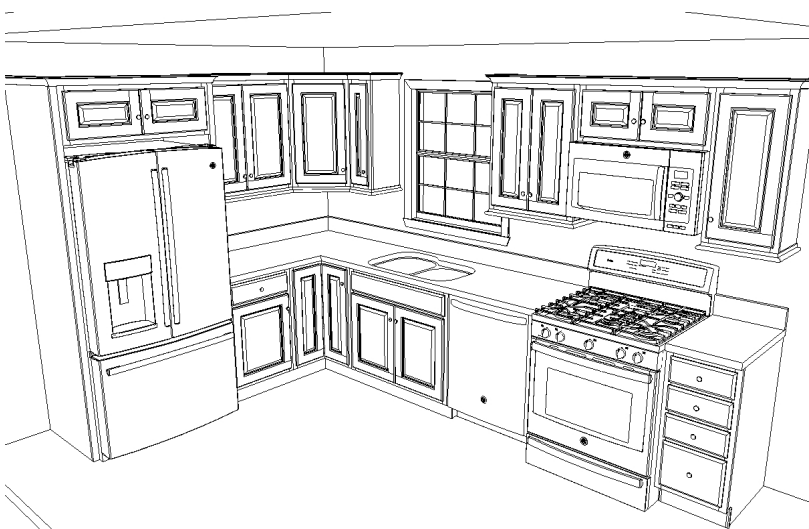

10  
KITCHENS  
UNDER

10K

Full Access Cherry

NORFOLK  
KITCHEN & BATH  
always, factory direct savings

ONLY \$7,999

8' x 12' Design  
Layout with  
Granite  
Countertops  
Included!

Our 8' x 12' standard kitchen

\*see store for cabinet and countertop samples.  
Appliances and installation are not included.  
All kitchens are unique in size and shape, therefore your  
kitchen price may vary.

8' x 12' Kitchen features:

- ✓ Soft close doors
- ✓ All - wood construction
- ✓ \*Granite group "A" countertops included
- ✓ Soft close drawers
- ✓ Dovetail wood drawers

Items included:

- (2) 84"H Refrigerator End Panel
  - (1) Rotating Corner Base w/Wood Tray
  - (1) 36"W x 12"H x 24"D Refrigerator Wall
  - (1) 24"W x 30"H Corner Wall
  - (1) 21" W Door and Drawer Base
  - (1) Dishwasher End Panel
  - (1) 15"W Triple Drawer Base
  - (1) 33"W x 30"H Wall
  - (1) 36"W Sink Base
  - (1) 9"W x 30"H Wall
  - (1) 24"W x 30"H Wall
  - (1) 30"W x 12"H Wall
  - (1) 15"W x 30"H Wall
- Crown Moulding & Toe Kick Cover