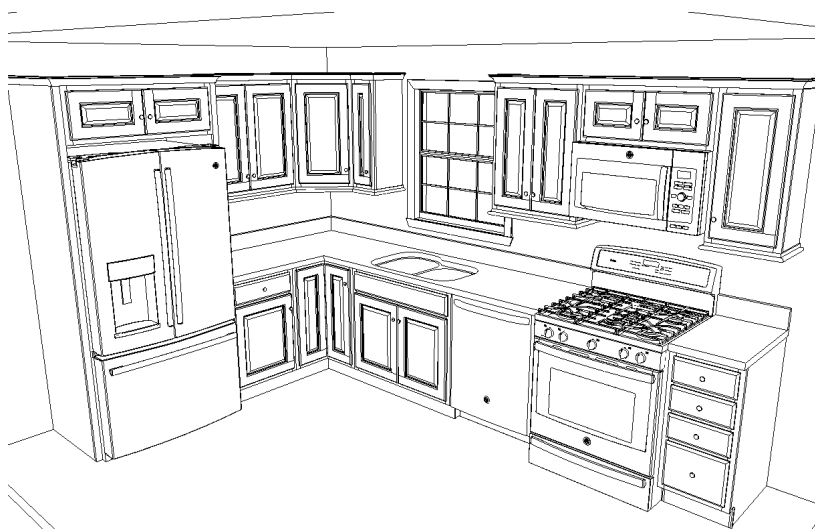

10  KITCHENS UNDER

10K

Full Access Textured

ONLY \$7,999

8' x 12' Design Layout with Granite Countertops Included!

Our 8' x 12' standard kitchen

*see store for cabinet and countertop samples. Appliances and installation are not included. All kitchens are unique in size and shape, therefore your kitchen price may vary.

8' x 12' Kitchen Features:

- ✓ Soft close doors
- ✓ All - wood construction
- ✓ *Granite group "A" countertops included
- ✓ Soft close drawers
- ✓ Dovetail wood drawers

Items included:

- (2) 84"H Refrigerator End Panel
 - (1) Rotating Corner Base w/Wood Tray
 - (1) 36"W x 12"H x 24"D Refrigerator Wall
 - (1) 24"W x 30"H Corner Wall
 - (1) 21" W Door and Drawer Base
 - (1) Dishwasher End Panel
 - (1) 15"W Triple Drawer Base
 - (1) 33"W x 30"H Wall
 - (1) 36"W Sink Base
 - (1) 9"W x 30"H Wall
 - (1) 24"W x 30"H Wall
 - (1) 30"W x 12"H Wall
 - (1) 15"W x 30"H Wall
- Crown Moulding & Toe Kick Cover