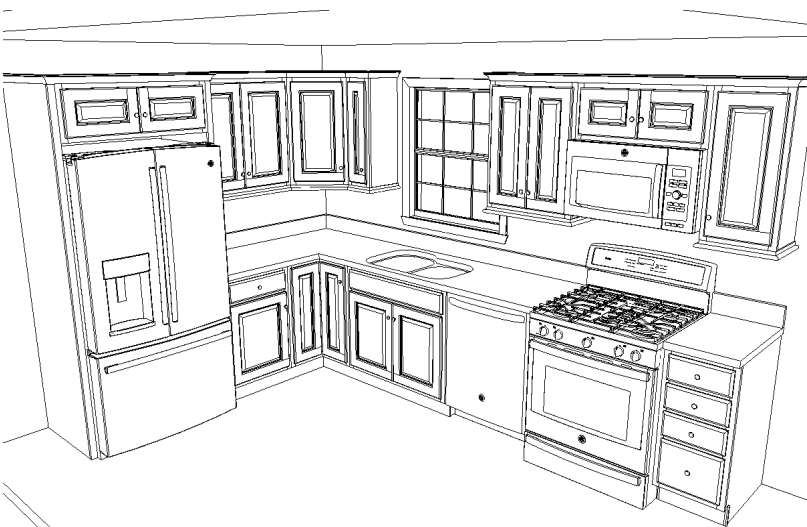

10  KITCHENS UNDER

10K

Trevino Paint

ONLY \$4,999

8' x 12' Design Layout with Laminate Countertops Included!

6 Paint Finishes Available

Our 8' x 12' standard kitchen

8' x 12' Kitchen Features:

- ✓ Soft close doors
- ✓ All - wood construction
- ✓ \*Postform laminate countertops included
- ✓ Soft close drawers
- ✓ Dovetail wood drawers

Items included:

- (2) 84"H Refrigerator End Panel
  - (1) Rotating Corner Base w/Wood Tray
  - (1) 36"W x 12"H x 24"D Refrigerator Wall
  - (1) 24"W x 30"H Corner Wall
  - (1) 21" W Door and Drawer Base
  - (1) Dishwasher End Panel
  - (1) 15"W Triple Drawer Base
  - (1) 33"W x 30"H Wall
  - (1) 36"W Sink Base
  - (1) 9"W x 30"H Wall
  - (1) 24"W x 30"H Wall
  - (1) 30"W x 12"H Wall
  - (1) 15"W x 30"H Wall
- Crown Moulding & Toe Kick Cover