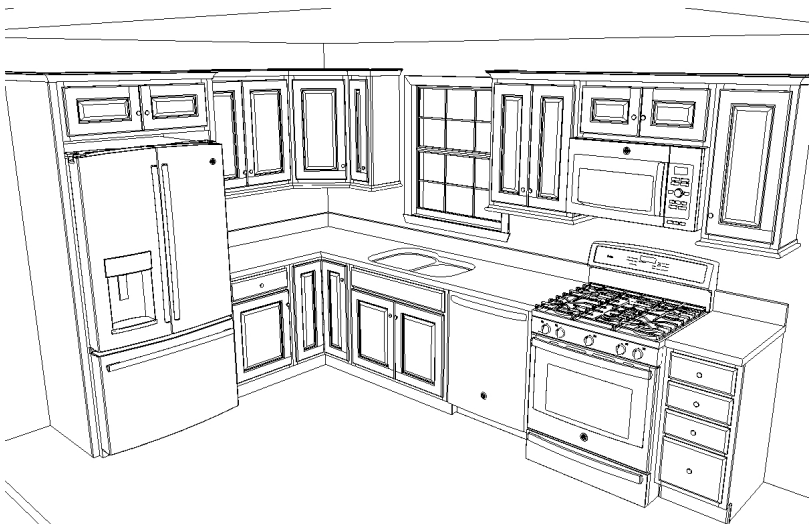

10  KITCHENS UNDER

10K

Trevino Maple

ONLY \$4,099

8' x 12' Design Layout with Laminate Countertops Included!

11 Stain Options Available

Our 8' x 12' standard kitchen

- 8' x 12' Kitchen includes:
- ✓ Soft close doors
 - ✓ All - wood construction
 - ✓ *Postform laminate countertops included
 - ✓ Soft close drawers
 - ✓ Dovetail wood drawers

Items included:

- (2) 84"H Refrigerator End Panel
 - (1) Rotating Corner Base w/Wood Tray
 - (1) 36"W x 12"H x 24"D Refrigerator Wall
 - (1) 24"W x 30"H Corner Wall
 - (1) 21" W Door and Drawer Base
 - (1) Dishwasher End Panel
 - (1) 15"W Triple Drawer Base
 - (1) 33"W x 30"H Wall
 - (1) 36"W Sink Base
 - (1) 9"W x 30"H Wall
 - (1) 24"W x 30"H Wall
 - (1) 30"W x 12"H Wall
 - (1) 15"W x 30"H Wall
- Crown Moulding & Toe Kick Cover