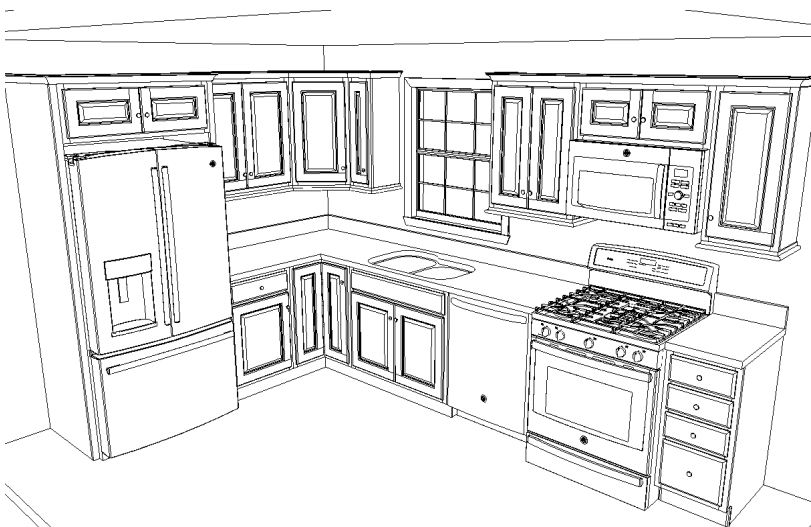

10
KITCHENS
UNDER

10K

Tuscany Paint

NORFOLK
KITCHEN & BATH
always, factory direct savings

ONLY \$3,299

8' x 12' Design
Layout with
Laminate
Countertops
Included!

Our 8' x 12' standard kitchen

8' x 12' Kitchen includes:

- ✓ Soft close doors
- ✓ Soft close drawers
- ✓ All - wood construction
- ✓ Dovetail wood drawers
- ✓ *Postform laminate countertops included

Items included:

- (2) 84"H Refrigerator End Panel
- (1) Rotating Corner Base w/Wood Tray
- (1) 36"W x 12"H x 24"D Refrigerator Wall
- (1) 24"W x 30"H Corner Wall
- (1) 21" W Door and Drawer Base
- (1) Dishwasher End Panel
- (1) 15"W Triple Drawer Base
- (1) 33"W x 30"H Wall
- (1) 36"W Sink Base
- (1) 9"W x 30"H Wall
- (1) 24"W x 30"H Wall
- (1) 30"W x 12"H Wall
- (1) 15"W x 30"H Wall