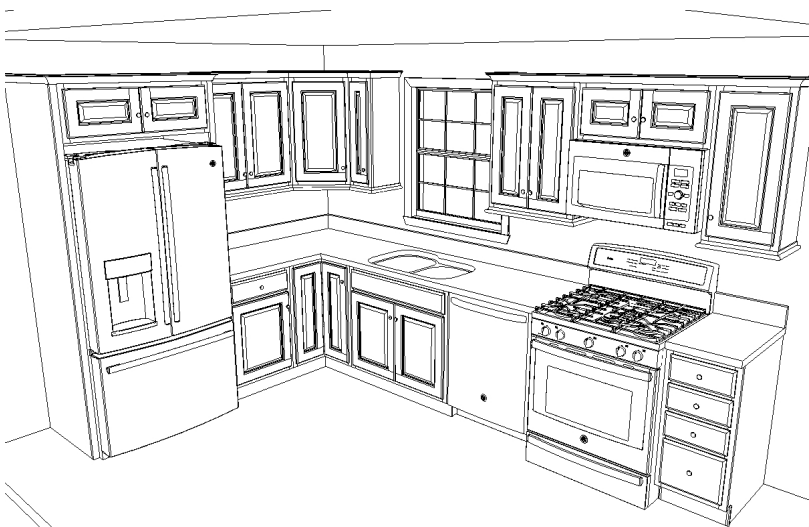

10  KITCHENS UNDER **10K**

Lancaster SP

**ONLY \$9,999**

8' x 12' Design Layout with Quartz Countertops Included!  
Many Paint Finishes Available

**Our 8' x 12' standard kitchen**

- 8' x 12' Kitchen features:**
- ✓ Soft close doors
  - ✓ All - wood construction
  - ✓ \*Quartz group "A" countertops included
  - ✓ Soft close drawers
  - ✓ Dovetail wood drawers

**Items included:**

- (2) 84"H Refrigerator End Panel
  - (1) Rotating Corner Base w/Wood Tray
  - (1) 36"W x 12"H x 24"D Refrigerator Wall
  - (1) 24"W x 30"H Corner Wall
  - (1) 21" W Door and Drawer Base
  - (1) Dishwasher End Panel
  - (1) 15"W Triple Drawer Base
  - (1) 33"W x 30"H Wall
  - (1) 36"W Sink Base
  - (1) 9"W x 30"H Wall
  - (1) 24"W x 30"H Wall
  - (1) 30"W x 12"H Wall
  - (1) 15"W x 30"H Wall
- Crown Moulding & Toe Kick Cover