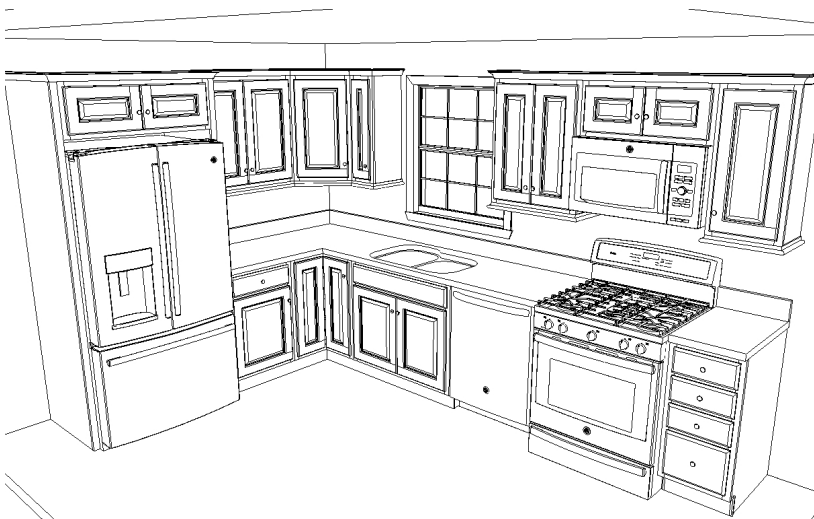

10  KITCHENS UNDER

10K

Tuscany Maple

ONLY \$2,999

8' x 12' Design Layout with Laminate Countertops Included!

Our 8' x 12' standard kitchen

*see store for cabinet and countertop samples. Appliances and installation are not included. All kitchens are unique in size and shape, therefore your kitchen price may vary.

- 8' x 12' Kitchen includes:
- ✓ Soft close doors
 - ✓ All - wood construction
 - ✓ *Postform laminate countertops included
 - ✓ Soft close drawers
 - ✓ Dovetail wood drawers

Items included:

- (2) 84"H Refrigerator End Panel
 - (1) Rotating Corner Base w/Wood Tray
 - (1) 36"W x 12"H x 24"D Refrigerator Wall
 - (1) 24"W x 30"H Corner Wall
 - (1) 21" W Door and Drawer Base
 - (1) Dishwasher End Panel
 - (1) 15"W Triple Drawer Base
 - (1) 33"W x 30"H Wall
 - (1) 36"W Sink Base
 - (1) 9"W x 30"H Wall
 - (1) 24"W x 30"H Wall
 - (1) 30"W x 12"H Wall
 - (1) 15"W x 30"H Wall
- Crown Moulding & Toe Kick Cover